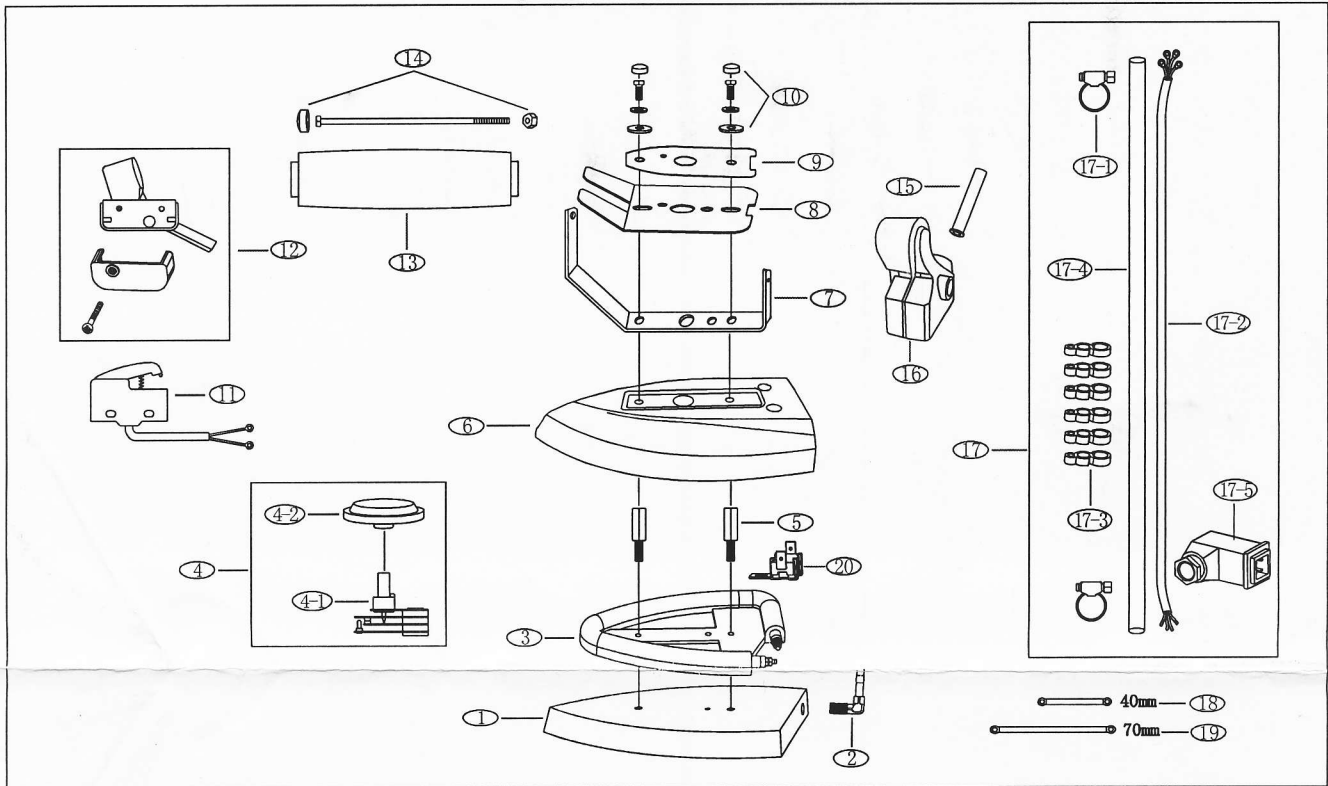

GOLD EAGLE

STEAM ELECTRIC IRON

MODELS: DL-85TN

Exploded View

PARTS LIST OF DL-85TN

PART NO.	NAME	PART NO.	NAME
1	Soleplate of iron	13	Handle of iron
2	Vapor inlet nozzle	14	Handle connecting screw rod
3	Heater of iron	15	Power cable jacket
4	Thermostat components	16	Junction box components
4-1	Thermostat	17	Power cable, steam tube components
4-2	Thermostat knob	17-1	The steam tube fix turn
5	Hex bolt	17-2	Power cable of four-core (2.4m)
6	Ferrous outer shell	17-3	Plastic buttons of "S" shape
7	Ferrous support	17-4	Steam tube (2.4m)
8	Thermal baffle	17-5	Four-core plug
9	Aluminum card indicating temperature	18	40mm heat wire
10	Fix screw components for iron support	19	70mm heat wire
11	Vapor switch	20	Temperature insurance
12	Fixation seat components for vapor switch		